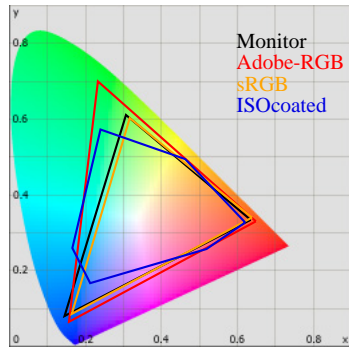

Monitor Calibration Report

Date: 2010-7-12 16:42:46
 Profile: C:/Windows/system32/spool/drivers/color/U2311H.icm

Calibration:

	Target	Current	Deviation
Gamma	2.2	2.2	1%
Kelvin	6500	6274	3%
cd/m2	150	214	43%

Whitepoint

XYZ	204.49 213.80 227.29
XYZ (normalized):	95.64 100.00 106.31
Luminance	213.8 Cd/m2
Next Temperature	6274 Kelvin
Assumed Target Whitepoint	6300 Kelvin
Distance to assumed Target Whitepoint	1.9 deltaE

Blackpoint:

Luminance 0.23 Cd/m2

Graybalance:

Color	Kelvin	Chroma	Gamma
17% heavy dark	6374	0.59	2.20
25% dark gray	6588	0.40	2.20
50% gray	6389	0.78	2.20
75% light gray	6356	2.00	2.20
100% white	6274	1.90	

Average Gamma = 2.20

Profile Statistic:

Note: The deltaE calculation takes the blackpoint into account!
Based on chromatic adaptation CAT02

Color	R	G	B	L	a	b	dE	dE94
0% black	0	0	0	1.0	0.0	-0.8	1.2	1.2
17% heavy dark	45	45	45	17.1	-0.6	0.1	4.4	4.4
25% dark gray	64	64	64	26.2	-0.8	-0.7	1.1	1.1
50% gray	128	128	128	53.8	-0.8	-0.2	0.9	0.9
75% light gray	192	192	192	78.2	-1.8	0.5	1.8	1.8
100% white	255	255	255	100.0	0.0	0.0	0.0	0.0
red	255	0	0	56.7	80.6	72.0	6.0	3.8
green	0	255	0	85.6	-78.9	88.3	7.5	2.4
blue	0	0	255	35.8	43.6	-106.5	10.6	4.8
cyan	0	255	255	90.8	-57.2	-12.3	6.9	2.5
magenta	255	0	255	63.6	83.8	-52.9	10.1	3.8
yellow	255	255	0	90.2	1.8	94.4	16.1	9.2
pastell-red	170	85	85	47.5	40.9	15.9	5.8	2.5
pastell-green	85	170	85	62.5	-41.2	37.3	4.8	2.4
pastell-blue	85	85	170	40.4	14.7	-50.2	5.7	2.6
pastell-cyan	85	170	170	65.2	-32.4	-6.1	6.2	3.3
pastell-magenta	170	85	170	50.8	42.8	-27.7	2.6	1.5
pastell-yellow	170	170	85	68.2	-0.7	52.4	11.9	5.4
Average							5.8	3.0
Maximum							16.1	9.2