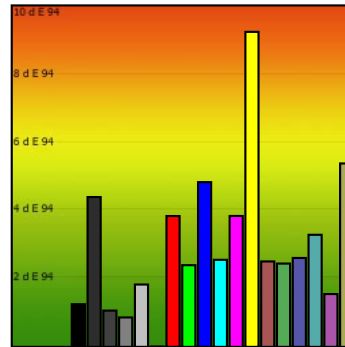

Monitor Calibration Report

Date: 2010-7-12 16:42:46
 Profile: C:/Windows/system32/spool/drivers/color/U2311H.icm

Calibration:

	Target	Current	Deviation
Gamma	2.2	2.2	1%
Kelvin	6500	6274	3%
cd/m2	150	214	43%

Whitepoint

XYZ	204.49 213.80 227.29
XYZ (normalized):	95.64 100.00 106.31
Luminance	213.8 Cd/m2
Next Temperature	6274 Kelvin
Assumed Target Whitepoint	6300 Kelvin
Distance to assumed Target Whitepoint	1.9 deltaE

Blackpoint:

Luminance 0.23 Cd/m2

Graybalance:

Color	Kelvin	Chroma	Gamma
17% heavy dark	6374	0.59	2.20
25% dark gray	6588	0.40	2.20
50% gray	6389	0.78	2.20
75% light gray	6356	2.00	2.20
100% white	6274	1.90	

Average Gamma = 2.20

Profile Statistic:

Note: The deltaE calculation takes the blackpoint into account!
Based on chromatic adaptation CAT02

Color	R	G	B	L	a	b	dE	dE94
0% black	0	0	0	1.0	0.0	-0.8	1.2	1.2
17% heavy dark	45	45	45	17.1	-0.6	0.1	4.4	4.4
25% dark gray	64	64	64	26.2	-0.8	-0.7	1.1	1.1
50% gray	128	128	128	53.8	-0.8	-0.2	0.9	0.9
75% light gray	192	192	192	78.2	-1.8	0.5	1.8	1.8
100% white	255	255	255	100.0	0.0	0.0	0.0	0.0
red	255	0	0	56.7	80.6	72.0	6.0	3.8
green	0	255	0	85.6	-78.9	88.3	7.5	2.4
blue	0	0	255	35.8	43.6	-106.5	10.6	4.8
cyan	0	255	255	90.8	-57.2	-12.3	6.9	2.5
magenta	255	0	255	63.6	83.8	-52.9	10.1	3.8
yellow	255	255	0	90.2	1.8	94.4	16.1	9.2
pastell-red	170	85	85	47.5	40.9	15.9	5.8	2.5
pastell-green	85	170	85	62.5	-41.2	37.3	4.8	2.4
pastell-blue	85	85	170	40.4	14.7	-50.2	5.7	2.6
pastell-cyan	85	170	170	65.2	-32.4	-6.1	6.2	3.3
pastell-magenta	170	85	170	50.8	42.8	-27.7	2.6	1.5
pastell-yellow	170	170	85	68.2	-0.7	52.4	11.9	5.4
Average							5.8	3.0
Maximum							16.1	9.2