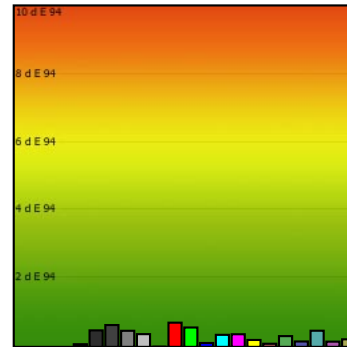

Monitor Calibration Report

Date: 2010-7-12 17:53:01
 Profile: C:/Windows/system32/spool/drivers/color/12.07.10-6500K-22-150cd.icc

Calibration:

| | Target | Current | Deviation |
|--------|--------|---------|-----------|
| Gamma | 2.2 | 2.2 | 1% |
| Kelvin | 6500 | 6484 | 0% |
| cd/m2 | 150 | 151 | 0% |

Whitepoint

| | |
|---------------------------------------|----------------------|
| XYZ | 143.27 150.53 163.83 |
| XYZ (normalized): | 95.18 100.00 108.84 |
| Luminance | 150.5 Cd/m2 |
| Next Temperature | 6484 Kelvin |
| Assumed Target Whitepoint | 6500 Kelvin |
| Distance to assumed Target Whitepoint | 0.0 deltaE |

Blackpoint:

Luminance 0.18 Cd/m2

Graybalance:

| Color | Kelvin | Chroma | Gamma |
|----------------|--------|--------|-------|
| 17% heavy dark | 6451 | 0.42 | 2.21 |
| 25% dark gray | 6359 | 0.63 | 2.20 |
| 50% gray | 6493 | 0.35 | 2.20 |
| 75% light gray | 6515 | 0.14 | 2.19 |
| 100% white | 6484 | 0.24 | |