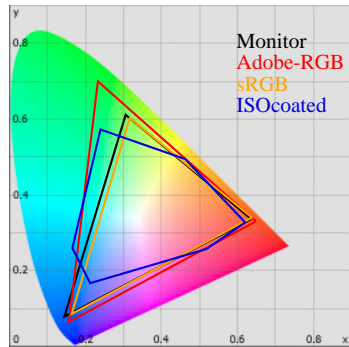

Monitor Calibration Report

Date: 2010-7-12 17:53:01
 Profile: C:/Windows/system32/spool/drivers/color/12.07.10-6500K-22-150cd.icc

Calibration:

| | Target | Current | Deviation |
|--------|--------|---------|-----------|
| Gamma | 2.2 | 2.2 | 1% |
| Kelvin | 6500 | 6484 | 0% |
| cd/m2 | 150 | 151 | 0% |

Whitepoint

| | |
|---------------------------------------|----------------------|
| XYZ | 143.27 150.53 163.83 |
| XYZ (normalized): | 95.18 100.00 108.84 |
| Luminance | 150.5 Cd/m2 |
| Next Temperature | 6484 Kelvin |
| Assumed Target Whitepoint | 6500 Kelvin |
| Distance to assumed Target Whitepoint | 0.0 deltaE |

Blackpoint:

Luminance 0.18 Cd/m2

Graybalance:

| Color | Kelvin | Chroma | Gamma |
|----------------|--------|--------|-------|
| 17% heavy dark | 6451 | 0.42 | 2.21 |
| 25% dark gray | 6359 | 0.63 | 2.20 |
| 50% gray | 6493 | 0.35 | 2.20 |
| 75% light gray | 6515 | 0.14 | 2.19 |
| 100% white | 6484 | 0.24 | |