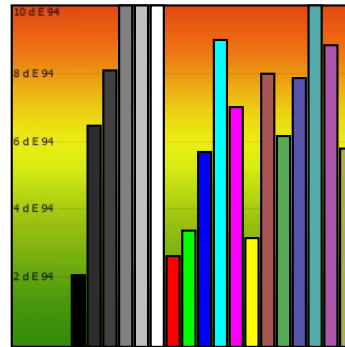

Monitor Calibration Report

Date: 2010-5-2 3:00:41
 Profile: C:/Windows/system32/spool/drivers/color/V2420HDDMI.icm

Calibration:

	Target	Current	Deviation
Gamma	2.2	2.3	4%
Kelvin	6500	7175	10%
cd/m2	150	173	15%

Whitepoint

XYZ	163.69 172.95 203.88
XYZ (normalized):	94.65 100.00 117.88
Luminance	173.0 Cd/m2
Next Temperature	7175 Kelvin
Assumed Target Whitepoint	7200 Kelvin
Distance to assumed Target Whitepoint	5.9 deltaE

Blackpoint:

Luminance 0.36 Cd/m2

Graybalance:

Color	Kelvin	Chroma	Gamma
17% heavy dark	7859	3.70	2.29
25% dark gray	7591	3.85	2.30
50% gray	7458	5.01	2.28
75% light gray	6722	1.47	2.23
100% white	7175	5.42	

Average Gamma = 2.27

Profile Statistic:

Note: The deltaE calculation takes the blackpoint into account!

Color	R	G	B	L	a	b	dE	dE94
0% black	0	0	0	1.9	-0.2	-0.9	2.1	2.1
17% heavy dark	45	45	45	15.6	1.5	-2.0	6.8	6.5
25% dark gray	64	64	64	24.2	1.5	-1.7	8.7	8.1
50% gray	128	128	128	52.3	1.1	-1.8	11.8	10.2
75% light gray	192	192	192	78.5	-0.5	3.3	19.4	16.3
100% white	255	255	255	100.0	0.0	0.0	19.5	19.5
red	255	0	0	50.3	68.9	73.1	9.0	2.7
green	0	255	0	87.2	-71.7	102.0	15.5	3.4
blue	0	0	255	34.6	75.0	-107.1	22.0	5.7
cyan	0	255	255	91.2	-35.4	-14.7	17.3	9.0
magenta	255	0	255	59.3	89.4	-65.0	21.1	7.0
yellow	255	255	0	96.4	-23.6	114.6	18.0	3.2
pastell-red	170	85	85	44.9	31.7	16.1	12.9	8.0
pastell-green	85	170	85	62.8	-39.2	41.5	13.7	6.2
pastell-blue	85	85	170	38.6	26.3	-49.6	14.2	7.9
pastell-cyan	85	170	170	64.7	-21.1	-7.3	14.8	10.1
pastell-magenta	170	85	170	48.2	45.4	-33.4	16.2	8.8
pastell-yellow	170	170	85	68.0	-12.8	49.7	14.4	5.8
Average							14.3	7.8
Maximum							22.0	19.5