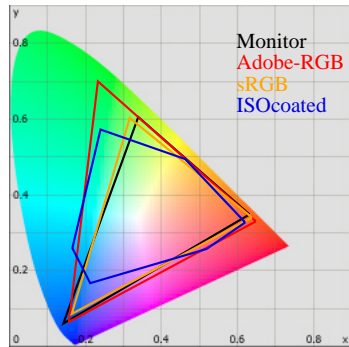

Monitor Calibration Report

Date: 2010-5-2 3:00:41
 Profile: C:/Windows/system32/spool/drivers/color/V2420HDDMI.icm

Calibration:

	Target	Current	Deviation
Gamma	2.2	2.3	4%
Kelvin	6500	7175	10%
cd/m2	150	173	15%

Whitepoint

XYZ	163.69 172.95 203.88
XYZ (normalized):	94.65 100.00 117.88
Luminance	173.0 Cd/m2
Next Temperature	7175 Kelvin
Assumed Target Whitepoint	7200 Kelvin
Distance to assumed Target Whitepoint	5.9 deltaE

Blackpoint:

Luminance 0.36 Cd/m2

Graybalance:

Color	Kelvin	Chroma	Gamma
17% heavy dark	7859	3.70	2.29
25% dark gray	7591	3.85	2.30
50% gray	7458	5.01	2.28
75% light gray	6722	1.47	2.23
100% white	7175	5.42	

Average Gamma = 2.27

Profile Statistic:

Note: The deltaE calculation takes the blackpoint into account!

Color	R	G	B	L	a	b	dE	dE94
0% black	0	0	0	1.9	-0.2	-0.9	2.1	2.1
17% heavy dark	45	45	45	15.6	1.5	-2.0	6.8	6.5
25% dark gray	64	64	64	24.2	1.5	-1.7	8.7	8.1
50% gray	128	128	128	52.3	1.1	-1.8	11.8	10.2
75% light gray	192	192	192	78.5	-0.5	3.3	19.4	16.3
100% white	255	255	255	100.0	0.0	0.0	19.5	19.5
red	255	0	0	50.3	68.9	73.1	9.0	2.7
green	0	255	0	87.2	-71.7	102.0	15.5	3.4
blue	0	0	255	34.6	75.0	-107.1	22.0	5.7
cyan	0	255	255	91.2	-35.4	-14.7	17.3	9.0
magenta	255	0	255	59.3	89.4	-65.0	21.1	7.0
yellow	255	255	0	96.4	-23.6	114.6	18.0	3.2
pastell-red	170	85	85	44.9	31.7	16.1	12.9	8.0
pastell-green	85	170	85	62.8	-39.2	41.5	13.7	6.2
pastell-blue	85	85	170	38.6	26.3	-49.6	14.2	7.9
pastell-cyan	85	170	170	64.7	-21.1	-7.3	14.8	10.1
pastell-magenta	170	85	170	48.2	45.4	-33.4	16.2	8.8
pastell-yellow	170	170	85	68.0	-12.8	49.7	14.4	5.8
Average							14.3	7.8
Maximum							22.0	19.5